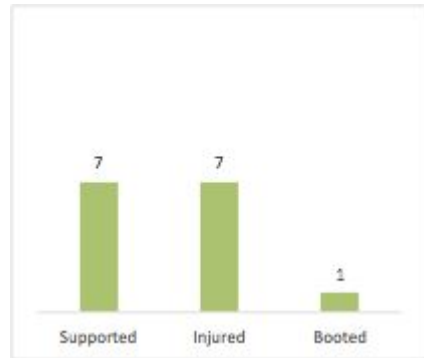

Instant Insights I2™ Assessment Results.

Level of innovation in your culture.

*Responses were entered into The Innovation Company’s proprietary Instant Insights scoring algorithm and your result is based on a HOT - WARM - COLD scale where HOT is best.

Level of RISK

Perception of FAILURE

Overall

By manager and associate