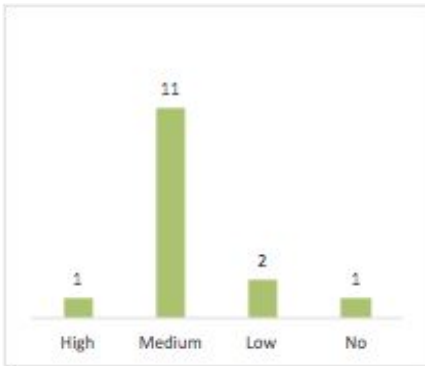

Instant Insights I2™ Assessment Results.

Level of innovation in your culture.

*Responses were entered into The Innovation Company’s proprietary Instant Insights scoring algorithm and your result is based on a HOT - WARM - COLD scale where HOT is best.

Level of RISK

Perception of FAILURE

Overall

By manager and associate